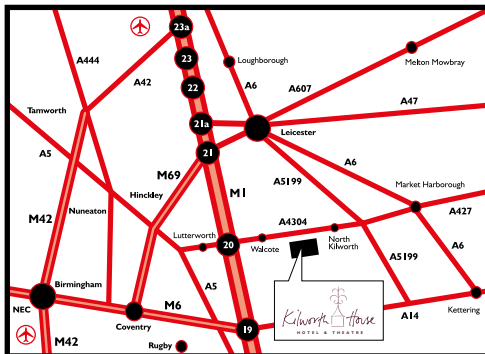

HOW TO FIND US

Finding us couldn't be easier - we're on the A4304 on the road from Lutterworth to Market Harborough just four miles east of Junction 20 of the M1. As such, we're easily accessible from the M69, M6 and A14.