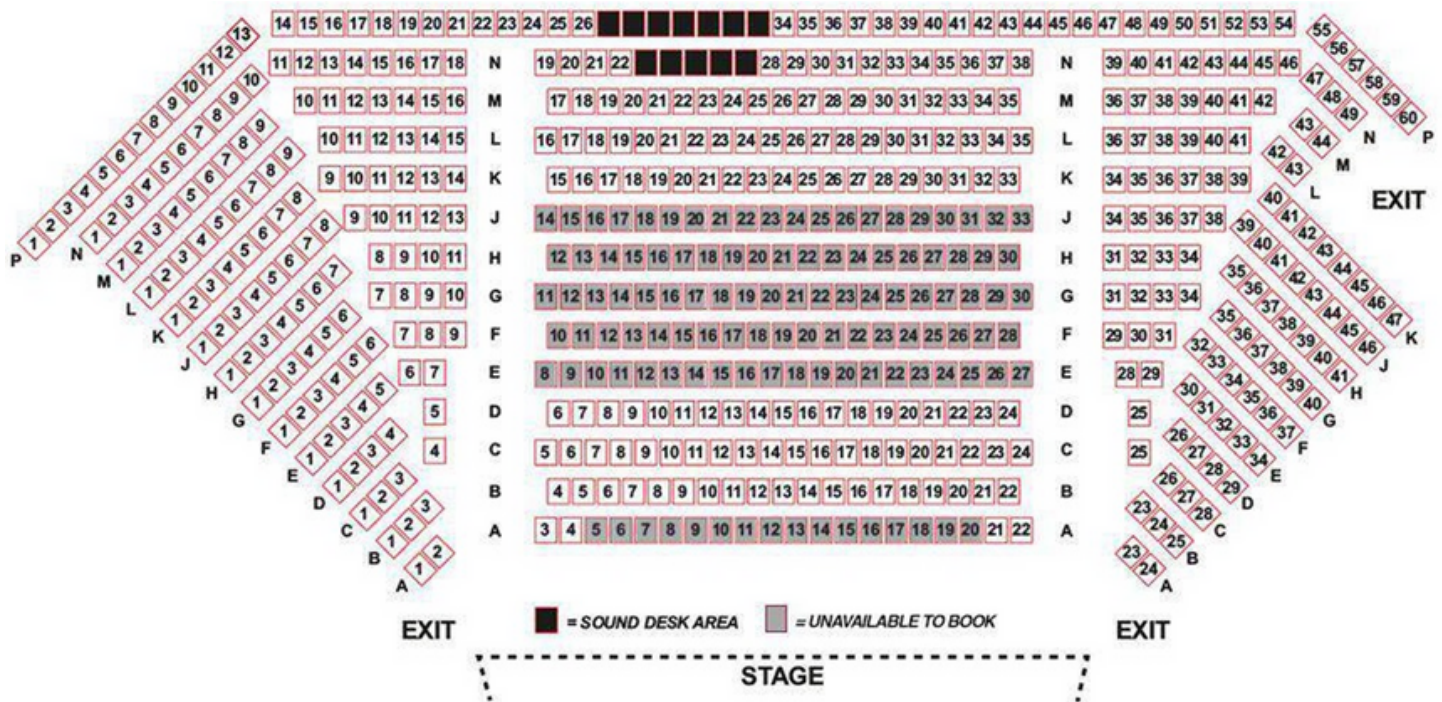

Seating plan

All seats have an excellent view of the stage

The above diagram shows which seats are available for group bookings subject to availability. Please note, the seats shaded in grey are not available for groups.

Show Schedule

Date	Time	Price
Tuesday 18th June	7:30pm	£45
Wednesday 19th June	7:30pm	£49
Thursday 20th June	7:30pm	£49
Friday 21st June	7:30pm	£49
Saturday 22nd June	2:30pm	£49
Saturday 22nd June	7:30pm	£55
Sunday 23rd June	2:30pm	£49
Sunday 23rd June	7:30pm	£45
Tuesday 25th June	7:30pm	£45
Wednesday 26th June	7:30pm	£49
Thursday 27th June	7:30pm	£49
Friday 28th June	7:30pm	£49
Saturday 29th June	2:30pm	£49
Saturday 29th June	7:30pm	£55
Sunday 30th June	2:30pm	£49
Sunday 30th June	7:30pm	£45
Tuesday 2nd July	7:30pm	£45
Wednesday 3rd July	2:30pm	£45
Wednesday 3rd July	7:30pm	£49
Thursday 4th July	7:30pm	£49
Friday 5th July	7:30pm	£49
Saturday 6th July	2:30pm	£49
Saturday 6th July	7:30pm	£55
Sunday 7th July	2:30pm	£49
Sunday 7th July	7:30pm	£45

Date	Time	Price
Tuesday 9th July	7:30pm	£45
Wednesday 10th July	2:30pm	£45
Wednesday 10th July	7:30pm	£49
Thursday 11th July	7:30pm	£49
Friday 12th July	7:30pm	£49
Saturday 13th July	2:30pm	£49
Saturday 13th July	7:30pm	£55
Sunday 14th July	2:30pm	£49
Sunday 14th July	7:30pm	£45
Tuesday 16th July	7:30pm	£45
Wednesday 17th July	2:30pm	£45
Wednesday 17th July	7:30pm	£49
Thursday 18th July	7:30pm	£49
Friday 19th July	7:30pm	£49
Saturday 20th July	2:30pm	£49
Saturday 20th July	7:30pm	£55
Sunday 21st July	2:30pm	£49
Sunday 21st July	7:30pm	£45
Tuesday 23rd July	7:30pm	£45
Wednesday 24th July	2:30pm	£45
Wednesday 24th July	7:30pm	£49
Thursday 25th July	7:30pm	£49
Friday 26th July	7:30pm	£49
Saturday 27th July	2:30pm	£49
Saturday 27th July	7:30pm	£55
Sunday 28th July	2:30pm	£49
Sunday 28th July	7:30pm	£45

Matinee performances

Evening performances